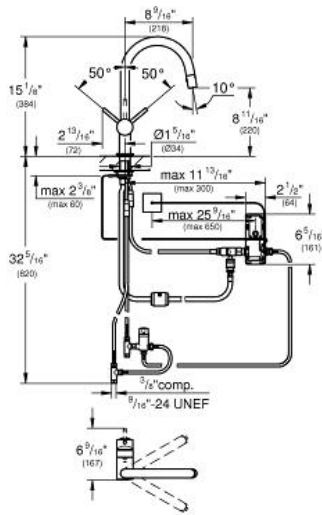

MINTA TOUCH Touch Single-Handle Kitchen Faucet

MODEL # 31359001

Pure Freude
an Wasser

GROHE

Product Description:

MINTA TOUCH

Touch Single-Handle Kitchen Faucet

Standard Specification:

- C-spout
- **Touch: activation of water via skin contact**
- 6 V lithium-battery supply (type CR-P2)
- **CE approved**
- Solenoid valve
- Fixed value mixing valve
- Automatic safety stop after 60 sec. (factory set)
- **GROHE SilkMove** ceramic cartridge flow strainer
- Pull-out mousseur spray
- Diverter: laminar spray/SpeedClean shower jet
- Automatic return to laminar spray
- Adjustable flow rate limiter
- Swivel Spout
- Swivel area 360°
- Protected against backflow
- Stainless steel flex lines
- Quick installation system

Applicable Codes & Standards:

- Energy Policy Act of 1992
- NSF 61
- ASME A112.18.1/CSA B125.1
- US Federal and State material regulations
- ICC/ANSI A117.1

Color:

- 31359001 StarLight Chrome